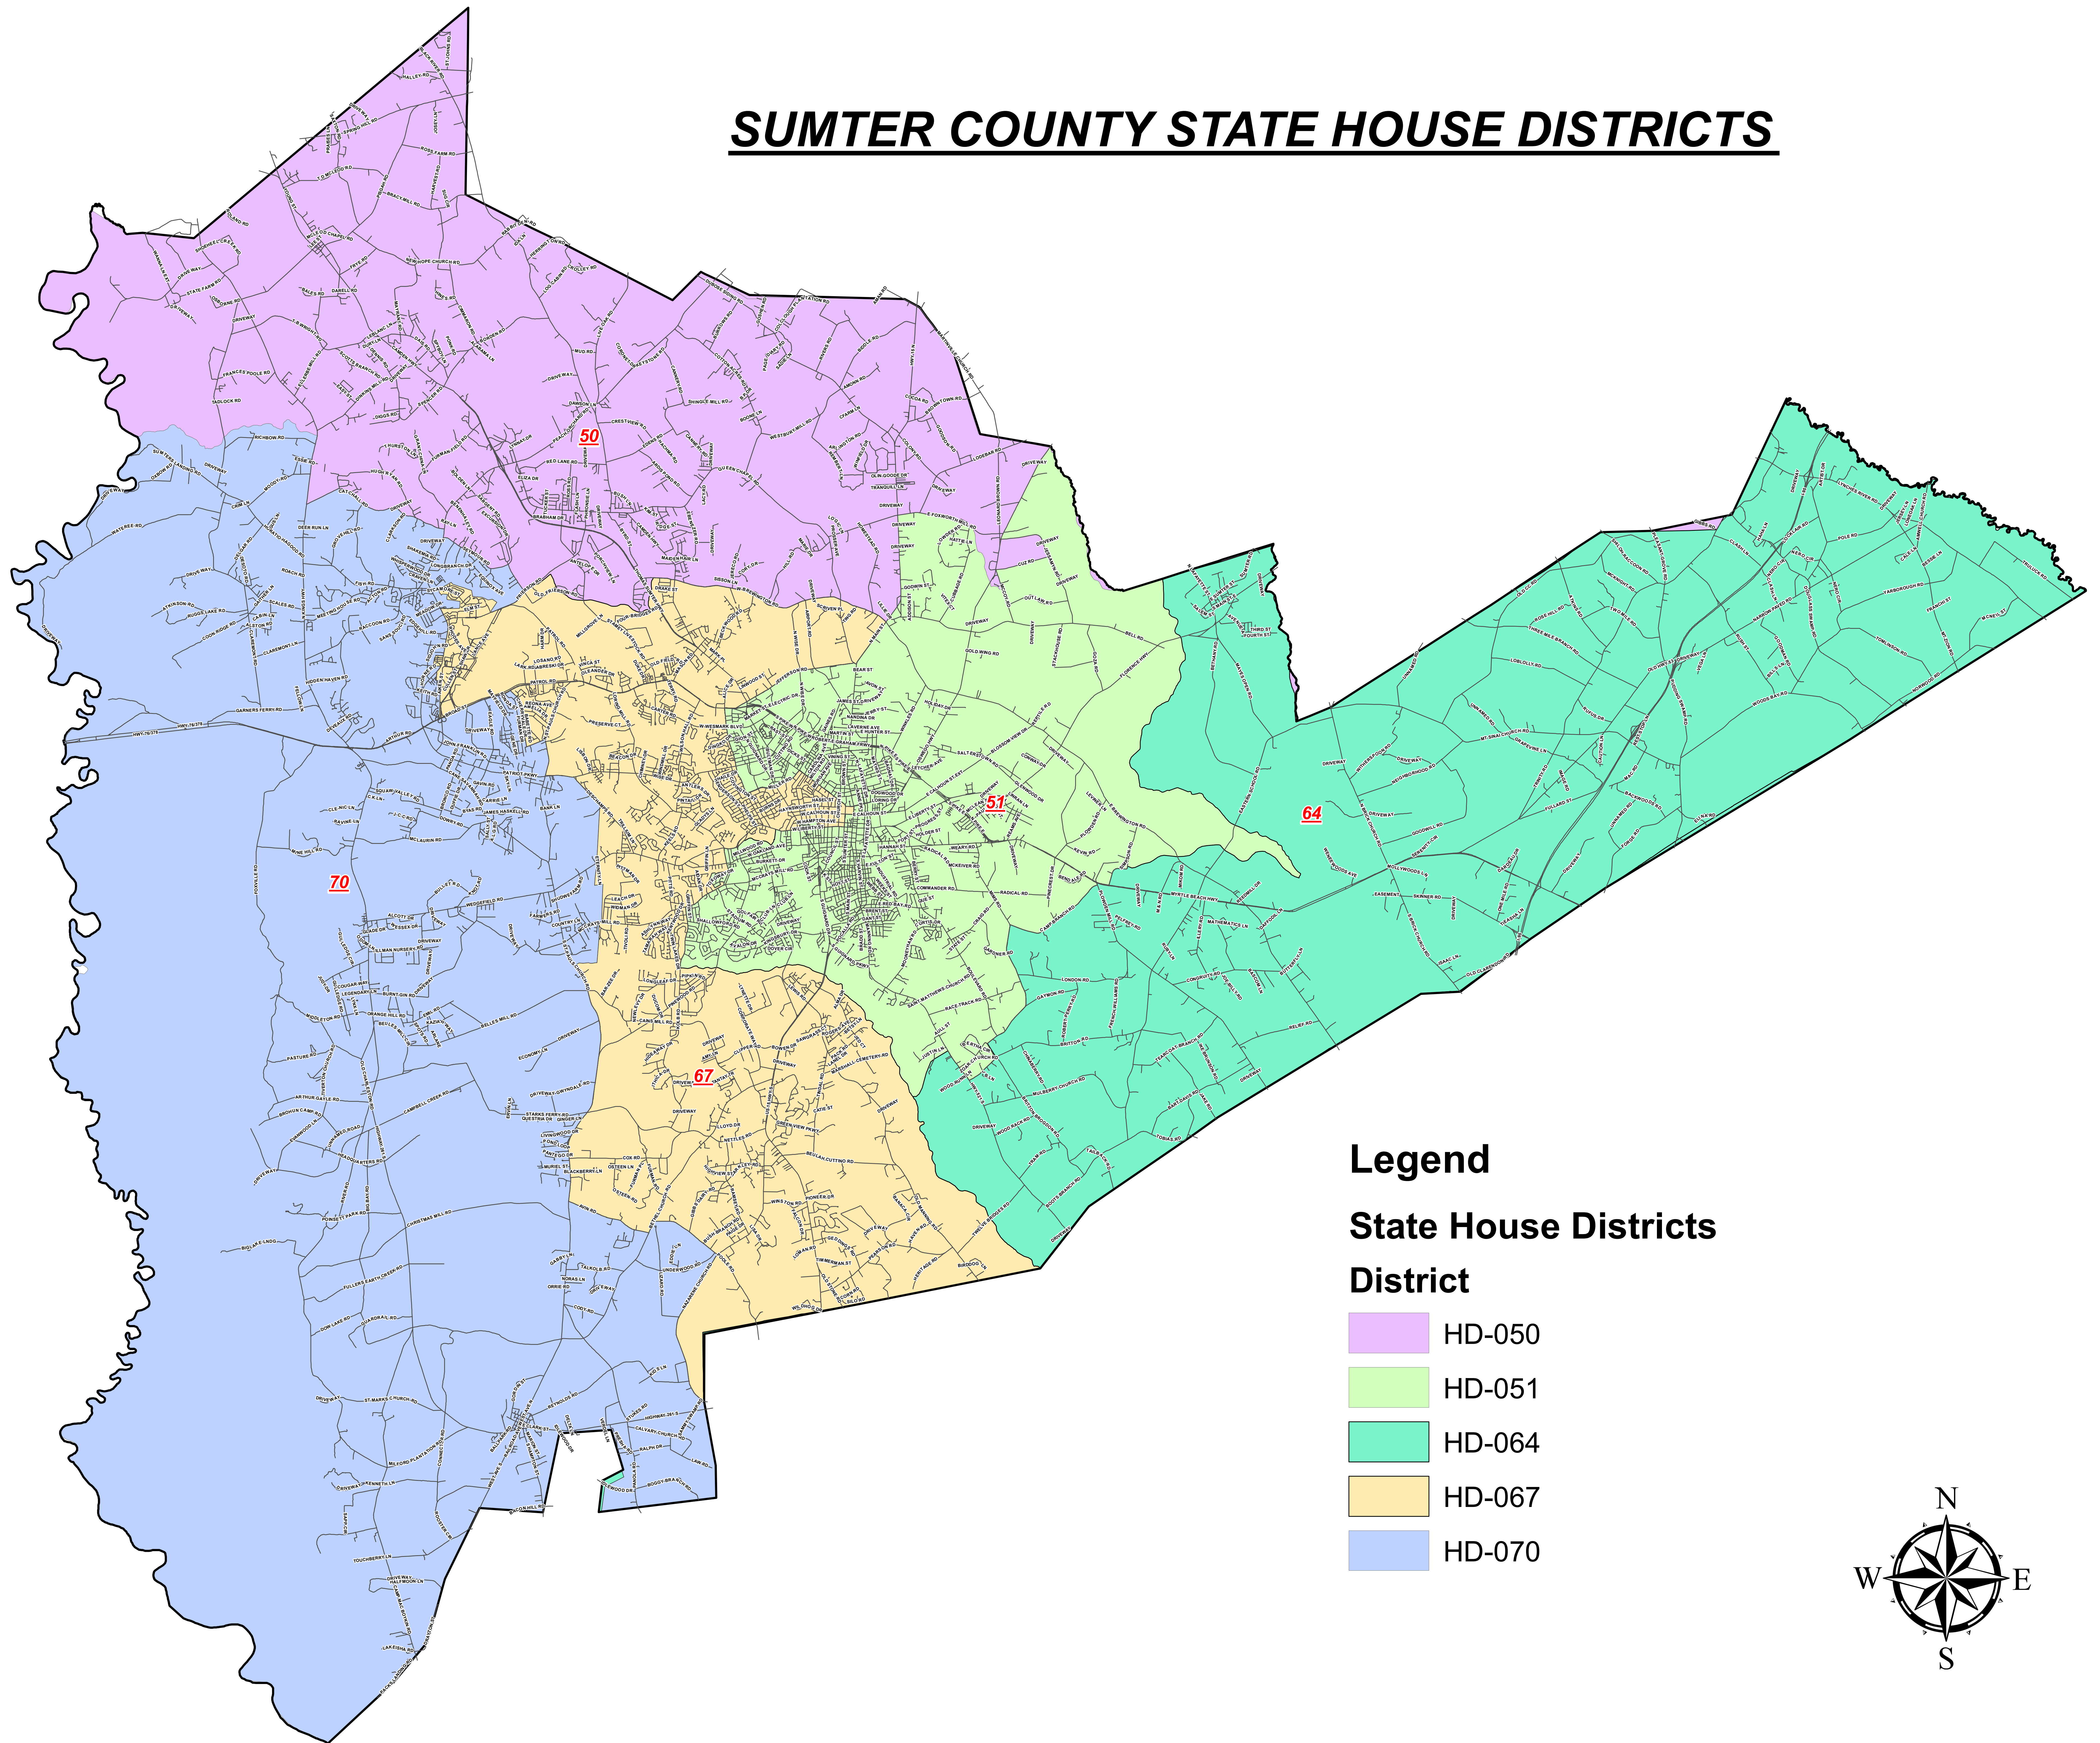

# SUMTER COUNTY STATE HOUSE DISTRICTS

## Legend State House Districts District

- HD-050
- HD-051
- HD-064
- HD-067
- HD-070